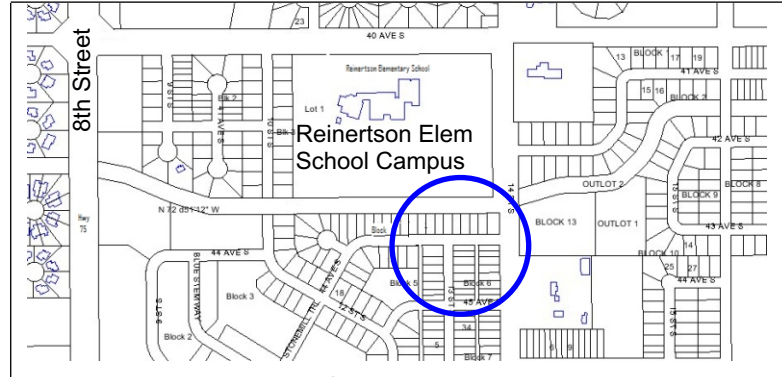

## Stonemill Ponds of South Moorhead 3-28-2021

Overview of South Moorhead area

Nature Park adjacent to School

- Key**
- For Sale Lot
  - Sold Home
  - For Sale Home
  - F Model Home
  - Planned Homes
  - Not Available
  - Straw Lot  
(Available for Winter Starts)
  - On Hold

21	22	23	<b>4</b>	Lot 24 1226 SOLD Montclair	Lot 25 1232 SOLD	Lot 26 1238 SOLD Providence	Lot 27 1244 SOLD Montclair	Lot 28 1304 SOLD Providence	Lot 29 1310 SOLD Montclair	Lot 30 1316 Sold Providence	Lot 31 1322 Sold Cambridge	Lot 32 1328 Sold Cambridge	Lot 33 1334 SOLD Providence
				128'	53'	53'	53'	53'	53'	53'	53'	52.50'	77.50'
													128'