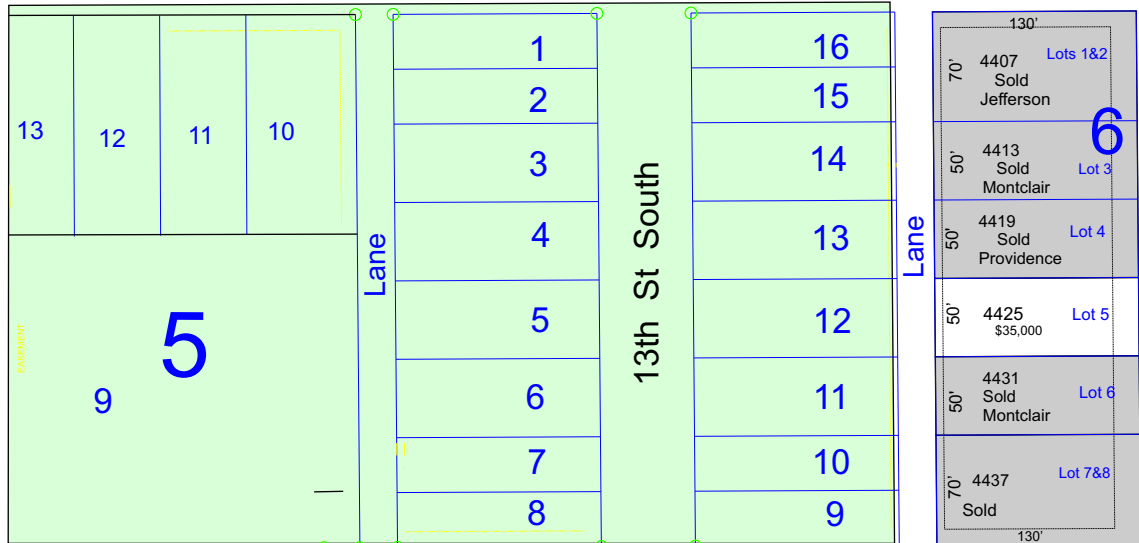

44th Ave South

45th Ave South

14th St South